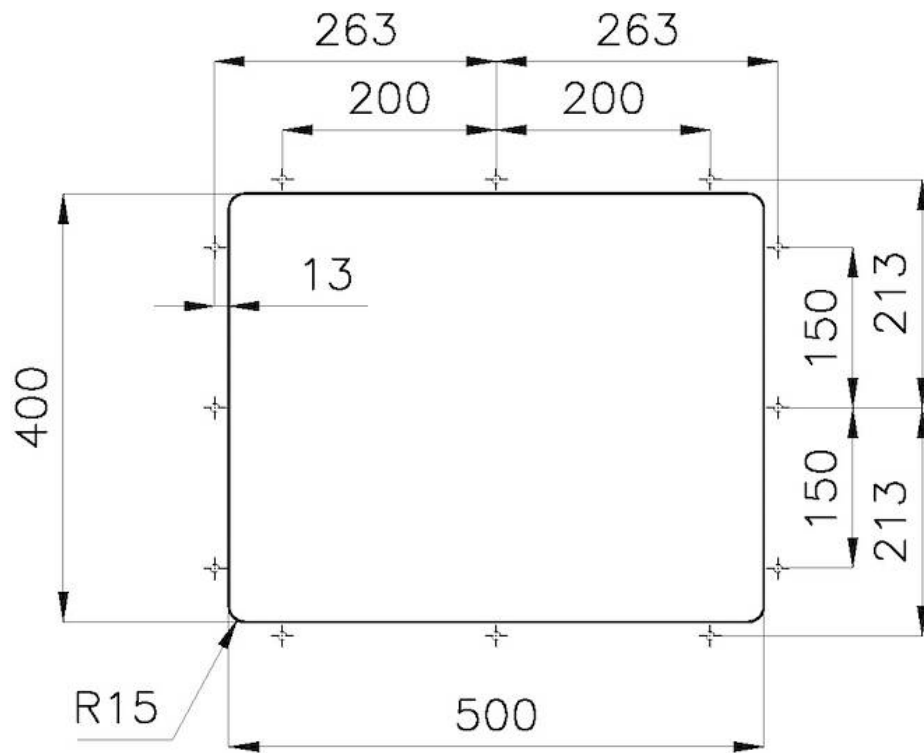

Base 60 cm

Dimensions 540 x 440 mm

Bowl dimension 500 x 400 mm

Width 54 cm

Built-in hole [View technical data sheet](#)

Number of bowls

1 bowl

Drainer

Small radius

Bowls with squared shapes with a modern design and an increased capacity, for a minimal aesthetics connected with an extreme practicality.

TECHNICAL DATA

Fissaggio facilitato

Dimensioni per foratura top
Cut out size