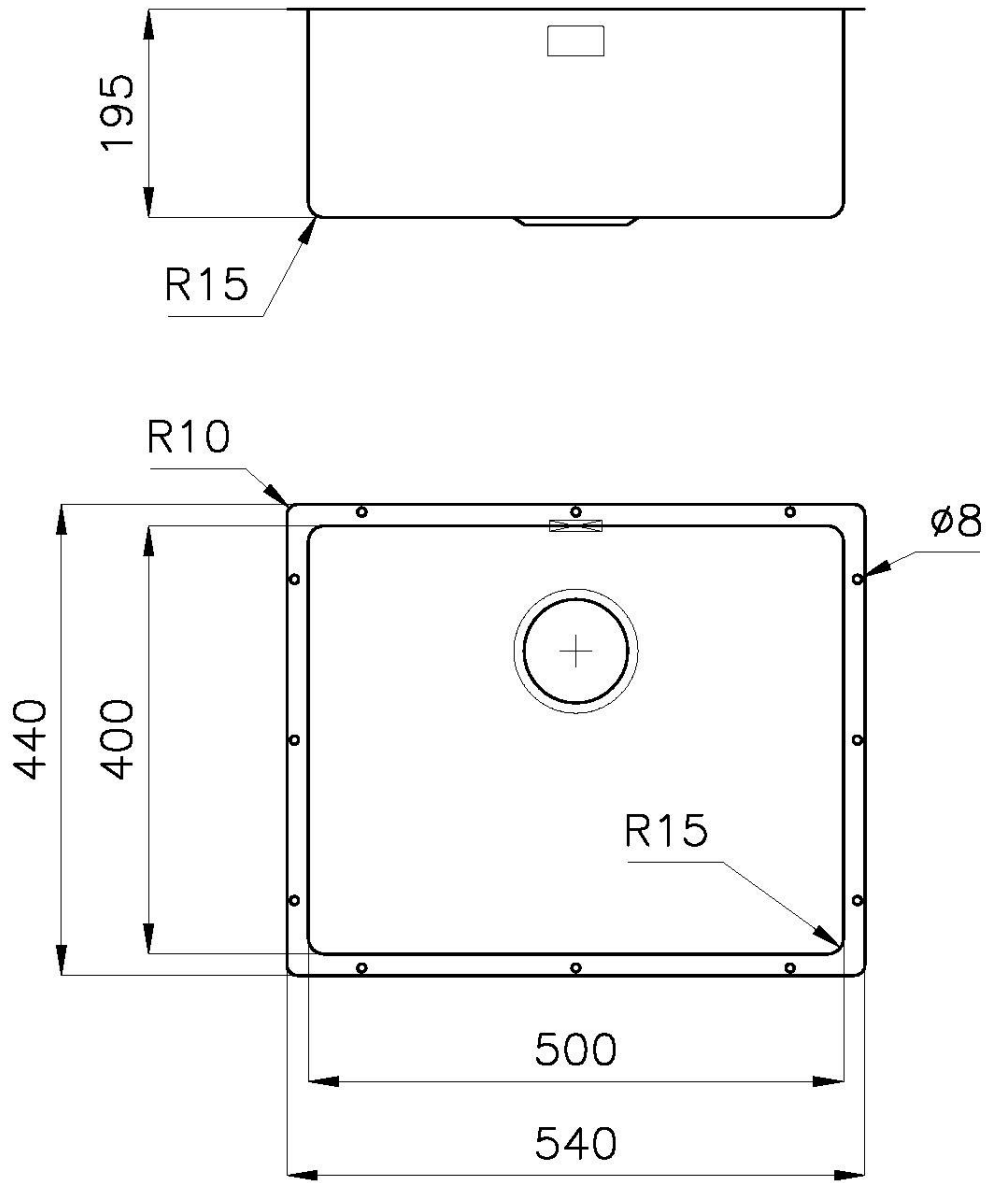

Base 60 cm

Dimensions 540 x 440 mm

Bowl dimension 500 x 400 mm

Width 54 cm

Built-in hole [View technical data sheet](#)

Number of bowls

1 bowl

Drainer

The drilled edge allows installation without the use of brackets. The cabinet side panels do not need to be altered to accommodate the fixing brackets.

FEATURES

Basket 3,5" waste fitting

The drain is equipped with a large 3.5" drain, with the practical basket cap that prevents the discharge of solid parts.

High thickness

1mm thick steel. A significant thickness, which guarantees the maximum sturdiness and durability.

Perimetral overflow

The overflow is always a security on the Foster sinks that prevents the overflow of water in case of oversights. The perimeter drain solution improves aesthetics thanks to its square and essential shape.

Small radius

Bowls with squared shapes with a modern design and an increased capacity, for a minimal aesthetics connected with an extreme practicality.

TECHNICAL DATA

Fissaggio facilitato

Dimensioni per foratura top
Cut out size