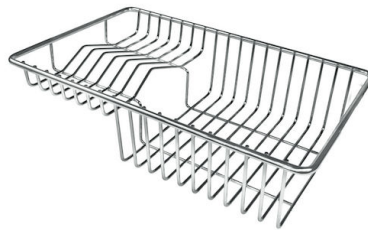

The drilled edge allows installation without the use of brackets. The cabinet side panels do not need to be altered to accommodate the fixing brackets.

FEATURES

Basket 3,5" waste fitting

The drain is equipped with a large 3.5" drain, with the practical basket cap that prevents the discharge of solid parts.

Small radius

Bowls with squared shapes with a modern design and an increased capacity, for a minimal aesthetics connected with an extreme practicality.

TECHNICAL DATA

Fissaggio facilitato

Dimensioni per foratura top
Cut out size

OPTIONAL ACCESSORIES

Cestello inox
8612 000

Glass chopping board
8631 300

HPDE Chopping board
8657 001

HPDE Twin chopping board
8644 101

Stainless steel plate rack
8100 303
* only in combination with the accessory
8644 101

White bowl
8153 100

Black grid
8100 617

**Graters kit with ring-holder and
food collection tray**
8159 101
* only in combination with the accessory
8644 101

Griglia Black
8100 652

**Iroko-wood sliding chopping board
with stainless steel colander**
8644 044