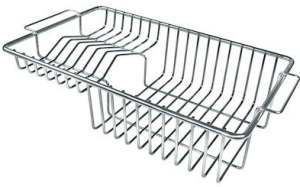

White bowl
8153 100

Black grid
8100 617

**Graters kit with ring-holder and
food collection tray**
8159 101
* only in combination with the accessory
8644 101

Griglia Black
8100 652

**Iroko-wood sliding chopping board
with stainless steel colander**
8644 044

Stainless steel basket
8611 000

Stainless steel perforated tray
8151 000
* only in combination with the accessory
8644 101

**Stainless steel perforated tray PVD
Copper**
8151 008

**Stainless steel perforated tray PVD
Gold**
8151 009

**Stainless steel perforated tray PVD
Gun Metal**
8151 006

Stainless steel plate rack
8100 201

RECOMMENDED PAIRINGS

Mixer Tap Camillo
8467 000

Mixer Tap Lorenzo
8466 000

OPTIONAL AUTOMATIC WASTE FITTINGS

Automatic waste fitting - PM
8407 113