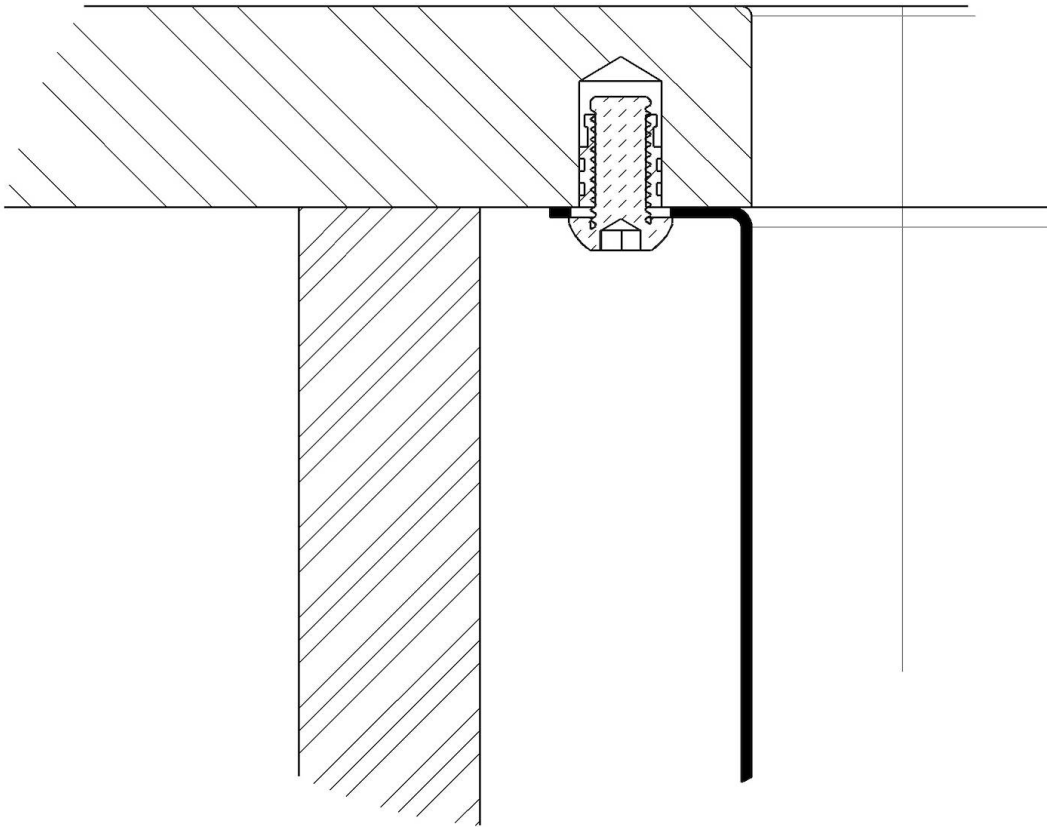

Base 60 cm

Dimensions 540 x 440 mm

Bowl dimension 500 x 400 mm

Width 54 cm

Built-in hole [View technical data sheet](#)

Number of bowls

1 bowl

Drainer

The drilled edge allows installation without the use of brackets. The cabinet side panels do not need to be altered to accommodate the fixing brackets.

FEATURES

Basket 3,5" waste fitting

The drain is equipped with a large 3.5" drain, with the practical basket cap that prevents the discharge of solid parts.

High thickness

1mm thick steel. A significant thickness, which guarantees the maximum sturdiness and durability.

Perimetral overflow

The overflow is always a security on the Foster sinks that prevents the overflow of water in case of oversights. The perimeter drain solution improves aesthetics thanks to its square and essential shape.

Small radius

Bowls with squared shapes with a modern design and an increased capacity, for a minimal aesthetics connected with an extreme practicality.

TECHNICAL DATA

Fissaggio facilitato

Dimensioni per foratura top
Cut out size